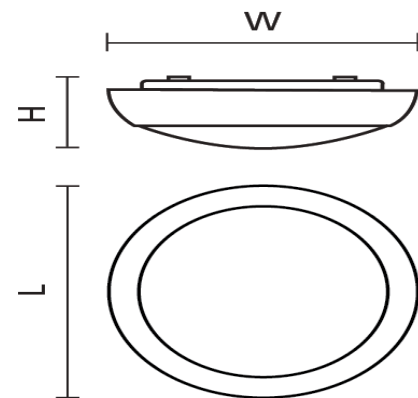

Amenity

Ridgegate Bulkhead 14W 3CCT - White

• NEW Twist & Lock geartray for easier installation • Tough and durable body and polycarbonate diffuser • Wall and ceiling mount • LED lifespan 30,000 hours L70 • Standard, microwave, emergency and 3 step dimming options available • IK08 impact rated

General Data

Technology	LED
Mounting options	Ceiling Wall
Install Options	BESA 20mm knock out
Electrical Connector Type	Push Terminal
Input Cable	No
Input Electrical Connection	Live Neutral Earth
General Application	Residential Commercial
Operating Temperature Range °C	-20 - +40
Warranty (Years)	3

430155

Technical Specification

Optical Data

LED Manufacturer / Type	Everlight
Fixture Luminous Flux (Lm)	1158 1276 1196
Luminaire Efficacy @3000K (lm/W)	83
Luminaire Efficacy @4000K (lm/W)	99
Luminaire Efficacy @6000K (lm/W)	88
LOR %	100
Colour Selectable	Yes
Beam Angle°	110
Optics	Symetric
Photobiological Risk Group	RG0

Lifetime Data

Lifespan L70 B50 @25°C (Hrs)	50000
-------------------------------------	-------

430155

Technical Specification

Physical Data

Housing colour	White RAL 9003
Body material	ABS
Driver Housing	Polycarbonate
IP Rating	65
IK Rating	8
Diffuser Material	Polycarbonate
Diffuser finish	Frosted
Nominal Product Length (mm)	316
Nominal Product Width (mm)	316
Nominal Product Height (mm)	83
Weight (kg)	0.772