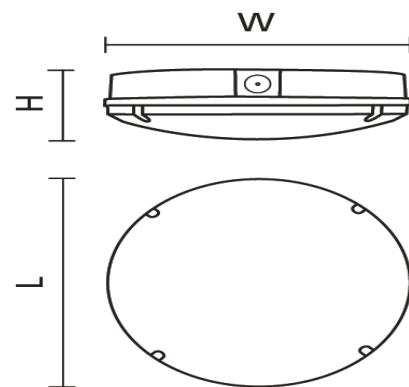

Amenity

Hatherton Multi Bulkhead 20W 3CCT - White

• Tough and durable body and polycarbonate diffuser • Wall and ceiling mount • LED lifespan 50,000 hours L70 • Standard, microwave, emergency, dusk to dawn and 3 step dimming options available • IK08 impact rated • Clip-on bezels • 20mm conduit entry

General Data

Technology	LED
Mounting options	Ceiling Wall
Install Options	BESA 20mm knock out
Electrical Connector Type	Push Terminal
Input Cable	No
Input Electrical Connection	Live Neutral Earth
General Application	Residential Commercial
Operating Temperature Range °C	-20 - +40
Warranty (Years)	5

401582

Technical Specification

Optical Data

LED Manufacturer / Type	MTC Lighting
Fixture Luminous Flux (Lm)	2153 2312 2280
Luminaire Efficacy @3000K (lm/W)	116
Luminaire Efficacy @4000K (lm/W)	127
Luminaire Efficacy @6000K (lm/W)	121
LOR %	100
Colour Selectable	Yes
Beam Angle°	115
Optics	Symetric
Photobiological Risk Group	RG0

Lifetime Data

Lifespan L70 B50 @25°C (Hrs)	50000
-------------------------------------	-------

401582

Technical Specification

Physical Data

Housing colour	White RAL 9003
Body material	ABS
Driver Housing	Polycarbonate
IP Rating	66
IK Rating	8
Diffuser Material	Polycarbonate
Diffuser finish	Frosted
Nominal Product Length (mm)	300
Nominal Product Width (mm)	300
Nominal Product Height (mm)	92
Weight (kg)	0.8