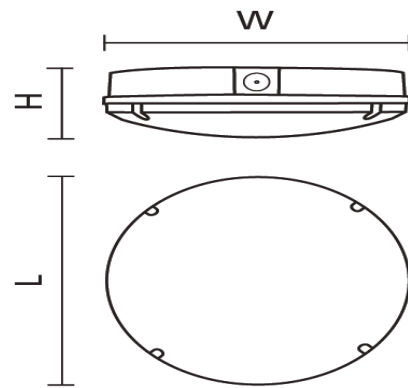

Amenity

Hatherton Multi Bulkhead 16W 3CCT - White

• Tough and durable body and polycarbonate diffuser • Wall and ceiling mount • LED lifespan 50,000 hours L70 • Standard, microwave, emergency, dusk to dawn and 3 step dimming options available • IK08 impact rated • Clip-on bezels • 20mm conduit entry

General Data

Technology	LED
Mounting options	Ceiling Wall
Install Options	BESA 20mm knock out
Electrical Connector Type	Push Terminal
Input Cable	No
Input Electrical Connection	Live Neutral Earth
General Application	Residential Commercial
Operating Temperature Range °C	-20 - +40
Warranty (Years)	5

401581

Technical Specification

Optical Data

LED Manufacturer / Type	MTC Lighting
Fixture Luminous Flux (Lm)	1727 1829 1807
Luminaire Efficacy @3000K (lm/W)	116
Luminaire Efficacy @4000K (lm/W)	128
Luminaire Efficacy @6000K (lm/W)	121
LOR %	100
Colour Selectable	Yes
Beam Angle°	115
Optics	Symetric
Photobiological Risk Group	RG0

Lifetime Data

Lifespan L70 B50 @25°C (Hrs)	50000
-------------------------------------	-------

401581

Technical Specification

Physical Data

Housing colour	White RAL 9003
Body material	ABS
Driver Housing	Polycarbonate
IP Rating	66
IK Rating	8
Diffuser Material	Polycarbonate
Diffuser finish	Frosted
Nominal Product Length (mm)	300
Nominal Product Width (mm)	300
Nominal Product Height (mm)	92
Weight (kg)	0.8