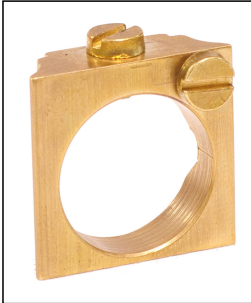

EC 206

Earthing accessories

Products may differ in size, colour and appearance to those shown. If you require further information or customisation, please contact us directly.

Material	Brass
Type of cable gland	M 20 x 1,5
Type	EC 206
WISKA-Order no.	10111806
Packing unit	1

Remarks:

COMBI 206 Earthing plate made of brass, 1 x M20

06.09.2023

Your Contact:

WISKA UK Ltd.

Unit 7, Hurling Way · St. Columb Major Business Park · TR9 6SX, St. Columb Major, Cornwall · Great Britain

 +44-12-08816062 ·  +44-12-08816708