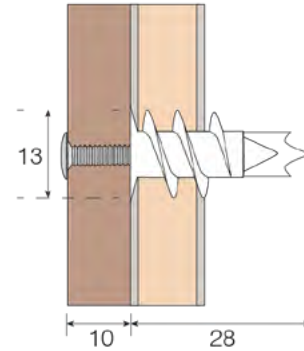

Product Code: QTT3

Luckinslive 399416460

Description: Trade Tub - 200 x Cavity/Plasterboard Metal Self Drive Plugs & 8 x 35mm Panhead Screws

Dimensions

Length (mm)	28
Maximum Fixture Thickness (mm)	10
Head Diameter (mm)	13
Screw Diameter (mm)	4.2
Screw Size	8 x 35mm

General Information

Head Type	Pozi Flange Head
-----------	------------------

Materials

Screw: Zinc Plated Steel
 Plug: Zinc Alloy
 Tub & Handle: Plastic

Additional Information

Suitable for plasterboard, cavity walls and ceilings. Ideal for fixing shelving, bathroom sanitary ware, hooks and brackets