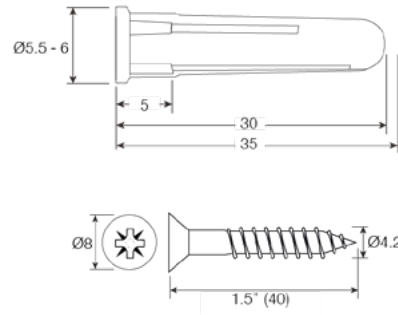

Product Code: QTT2U

Luckinslive 408432306

Description: Trade Tub - 400 x Red Plastic Wall Plugs & 400 x 8 x 1.5" Countersunk Screws

Dimensions

Minimum Drill Depth (mm)	35
Drill Size (mm)	5.5 - 6
Maximum Fixture Depth (mm)	5
Screw Diameter (mm)	4.2
Screw Size	8 x 1.5"

General Information

Head Type	Pozi Countersunk Head
-----------	-----------------------

Materials

Material: High-density polyethylene (PEHD)
Screw: Zinc Plated Steel